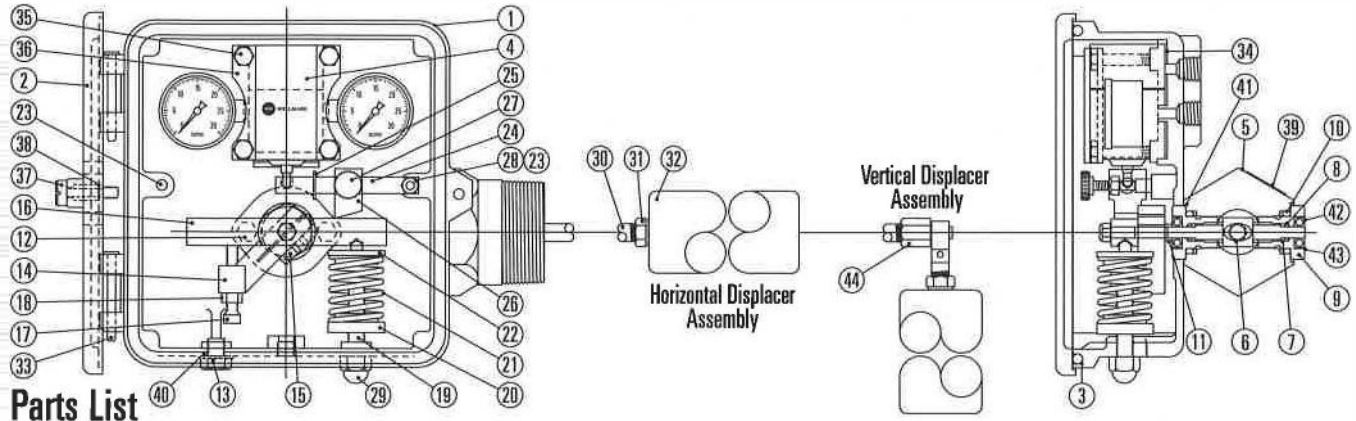

2500 Zero Bleed Pneumatic Liquid Level Control, High Pressure Zero-Bleed

Parts List

Item	Description	Qty.	Part No.
1	LC Box Complete 2500NB	1	0011-02515
2	*Included in another part*		
3	Seal for box	1	0011-02537
4	Snap Assembly	1	0011-02501
	Throttle Assembly	1	0011-02502
	Zero bleed snap assembly	1	0011-02501Z
5	Nozzle 2500NB	1	0011-02510
6	Stem for 2500NB	1	0011-02533
7	2-010 Aflas 80	2	0011-04115
8	1/4" Spiral Backup Ring	2	0011-04116
9	Bearing Block	2	0011-04112
10	3/4" x .139" O-Ring	2	0011-04114
11	Spacer	1	0011-02518
12	1/4"-20x3/4" screw	2	0011-02311
13	Short Adjusting screw	1	0011-02519
14	Flapper Bar	1	0011-02522
15	*Included in another part*		
16	Torque Bar Aluminum	1	0011-02520
17	*Included in another part*		
18	*Included in another part*		
19	Adjusting Screw	1	0011-23182
20	Adjusting Screw Base	1	0011-23181
	Spring for 2500NB	1	0011-02521
21			
	Heavy Spring	1	0011-02521H
22	Spring Holder	1	0011-04324
23	*Included in another part*		

Item	Description	Qty.	Part No.
24	Adjusting bar 2500NB	1	0011-02516
25	3/8" E Clip	1	0011-02341
26	Pull Bar	1	0011-02317
27	10-32 x 1/2" thb screw	1	0011-02338
28	10-32 Nylon Insert Locking Nut	2	0011-02320
29	Lock Nut 3/8-NF SS	1	0011-04328
30	Displacer Rod	1	0001-04512
31	*Included in another part*		
31	Displacer Assembly	1	0011-04616
32	Displacer	1	0011-04617
33	*Included in another part*		
34	Gasket in Case	1	0011-02523
35	Bolt 1/4-20 x 1 1/2 long	4	0011-02526
36	Pilot Assm. Stamping 2500NB	1	
37	*Included in another part*		
38	*Included in another part*		
39	*Included in another part*		
40	Stat-O-Seal	1	0011-02524
41	Gasket for body	1	0011-02525
42	*Included in another part*		
43	*Included in another part*		
44	*Included in another part*		
45	REPAIR KITS		
46	Snap Repair Kit		0011-02503
47	Zero Bleed Repair Kit		0011-02503Z
48	Throttle Repair Kit		0011-02504