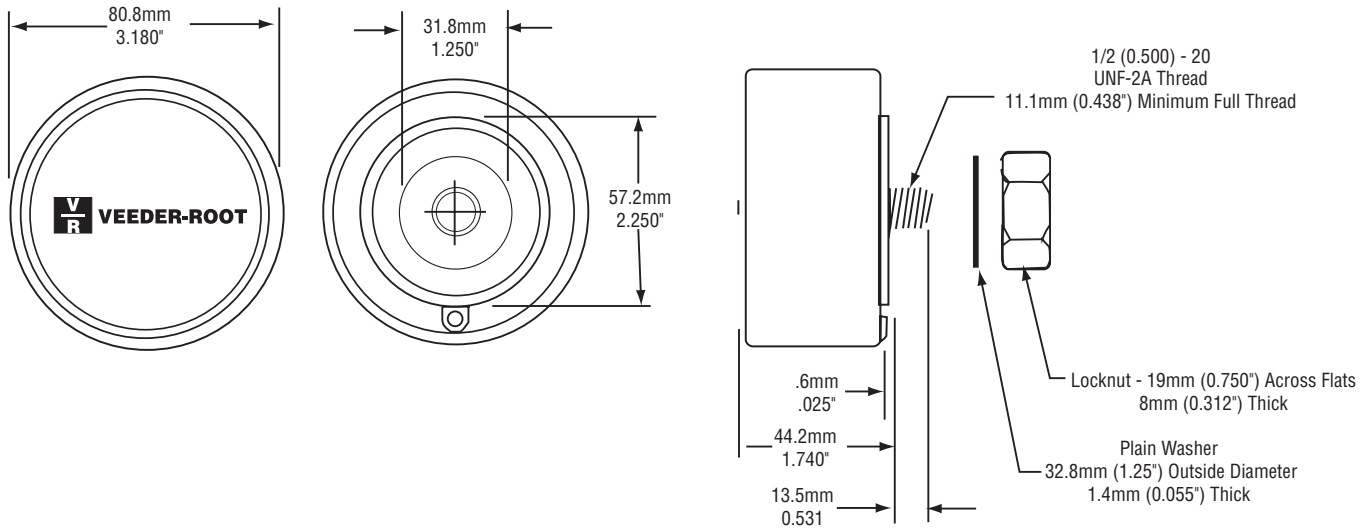

HUBODOMETER DIMENSIONS

HUBODOMETER INSTALLATION INSTRUCTIONS

A. MOUNTING. Hubodometers can be mounted on a Veeder-Root bracket or hub cap. Concentricity of the hubodometer to axle must be within 0.062" (1.6mm).

B. INSTALLATION. Install the hubodometer as follows:

1. Insert the hubodometer mounting stud into the mounting hole.
2. Install the washer over the stud and secure with the lock nut.
3. Torque the nut to 18 to 22 lb-ft. (24 to 30 N-m) maximum.
4. If installation is on a Veeder-Root bracket, install bracket per provided instructions.
5. Refer to instructions provided with hubodometer for additional procedures.
6. Consult Veeder-Root regarding any unusual application, installation, or possible modification of this basic design.

C. CLEANING. Use a mild detergent and water to clean the hubodometer's crystal front.

NOTE. To calculate the number of revolutions per mile of your tire.

1. Measure the distance from the center of the hub to the ground.
2. Double that number (X2) and then multiply the result by 3.1416. Divide this result by 12.
3. Divide the number 5280 by the result from step #2 (5280 ÷ #2 result). This will provide the number of revolutions your tire will make per mile.
4. For revolutions per kilometer multiply calculated revolutions per mile by 0.621.